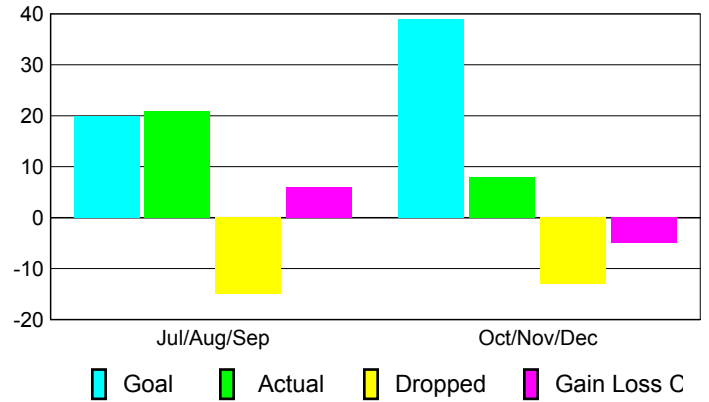

Membership Results 2010-2011

Goal, New, Dropped, Gain/Loss