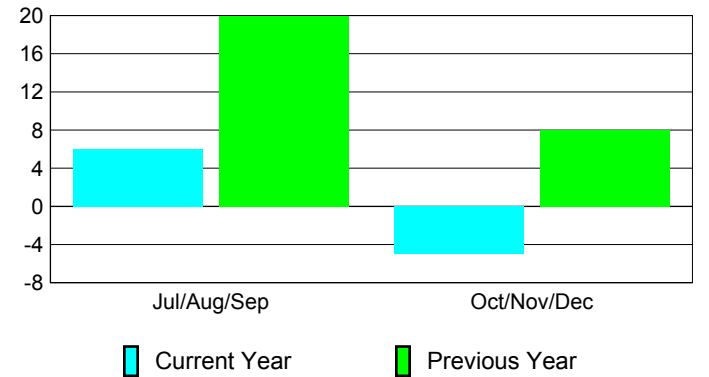

Comparison of Membership Gain/Loss

Current Year Compared to the Previous Year